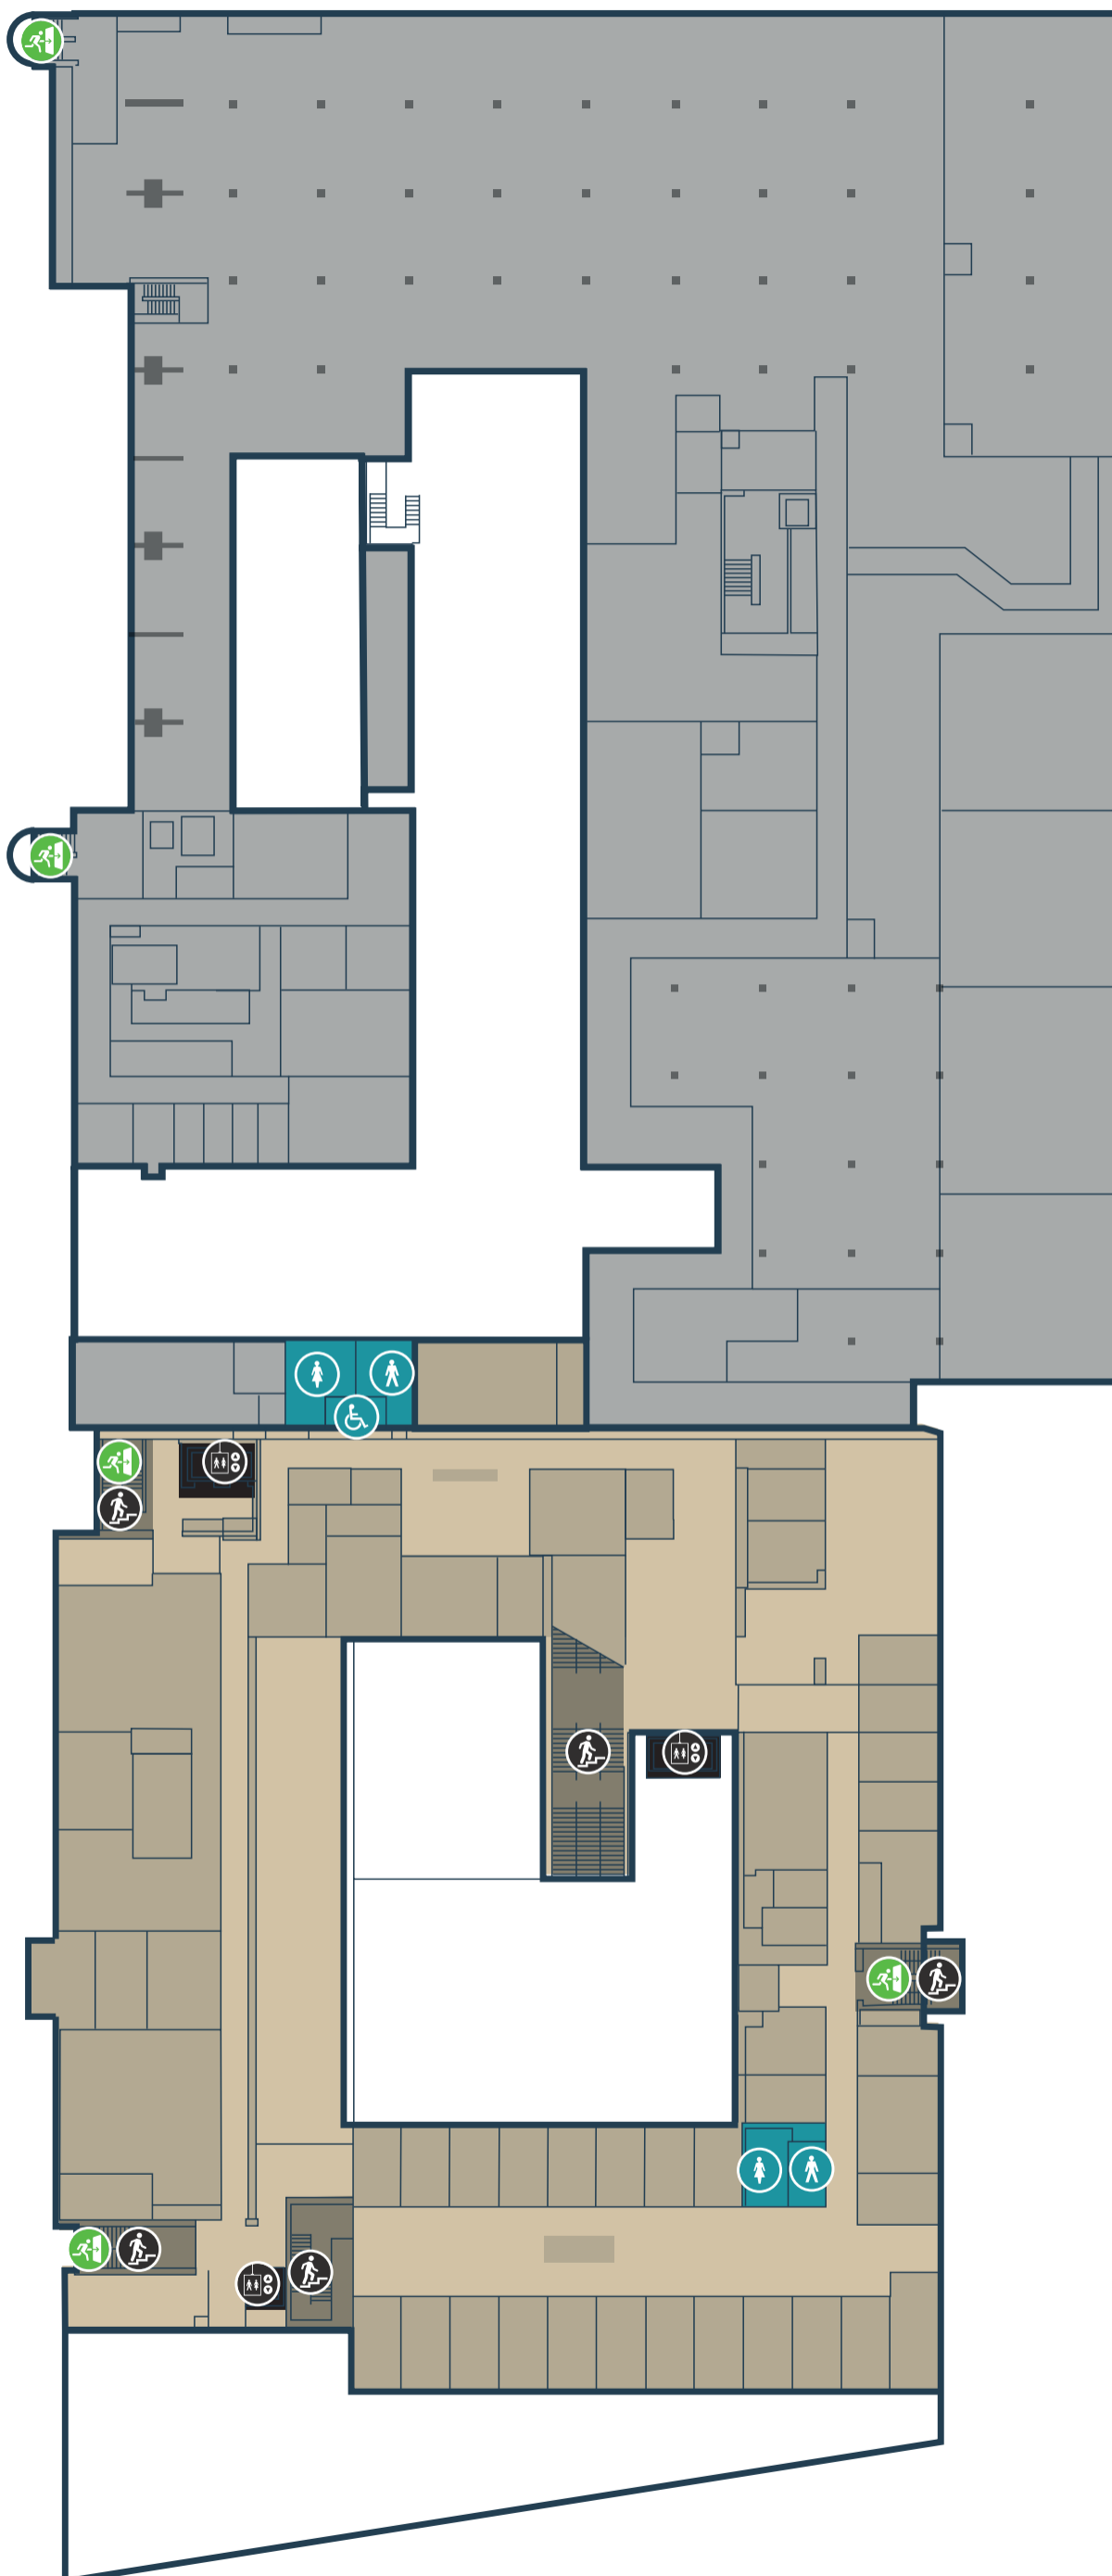

ALLIANCE MANCHESTER BUSINESS SCHOOL FLOOR 1

- Male Toilet
- Female Toilet
- All Gender Toilet
- Accessible All Gender Toilet
- Lecture Theatre
- Swipe Access
- Swipe Access Staff only
- Accessible Entrance
- Reception Desk / Information
- Lift
- Stairwell
- Fire Exit
- Café
- Restaurant
- Cosy Campus Space
- Student Support Hub

1