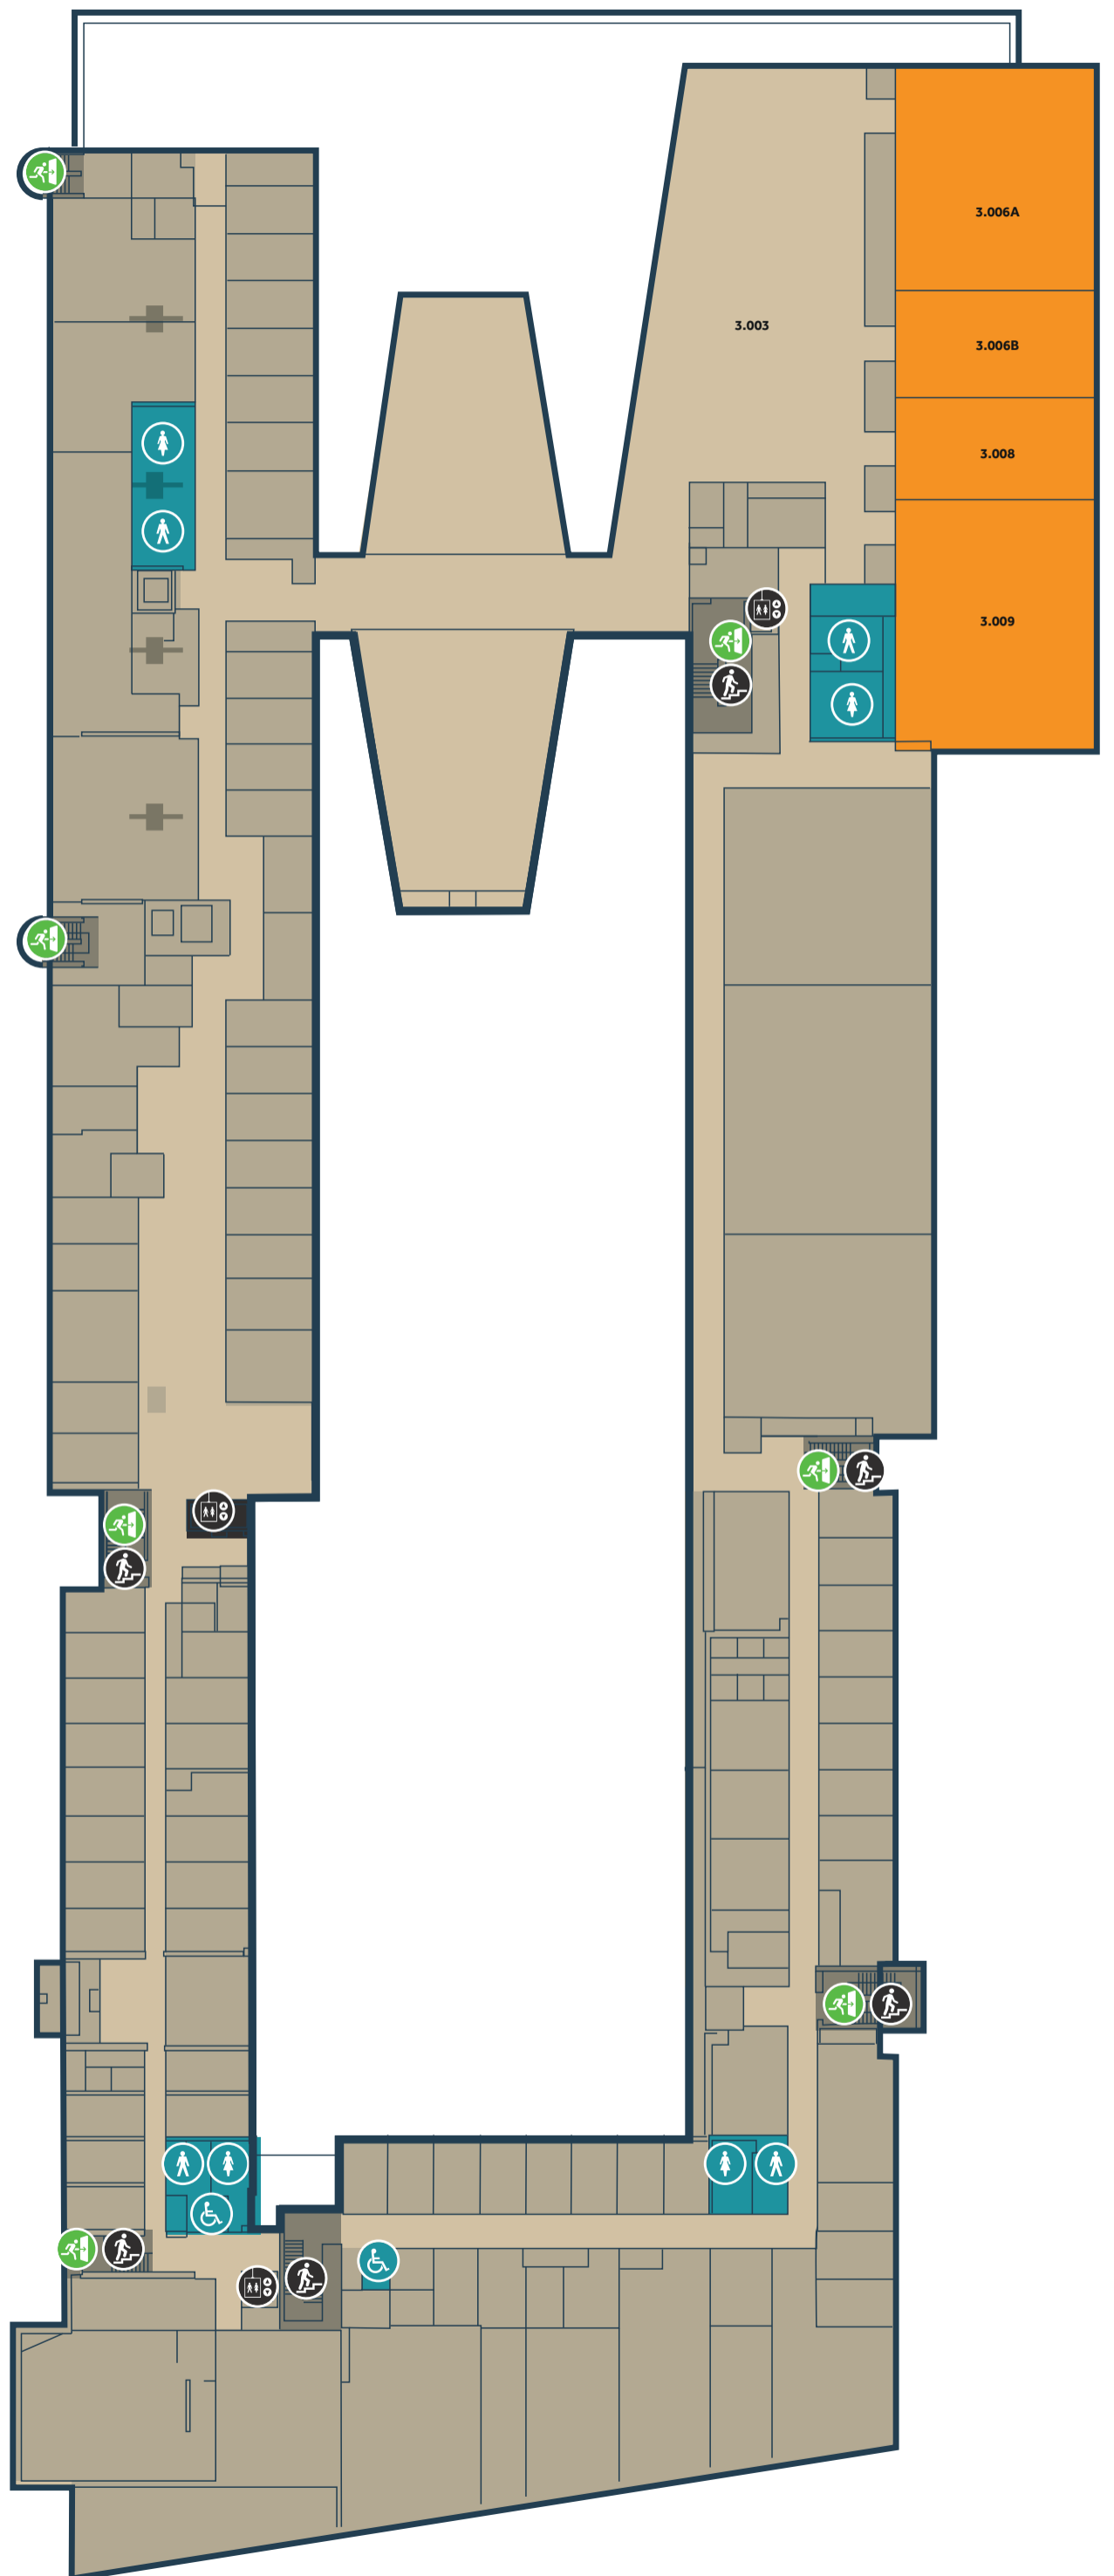

ALLIANCE MANCHESTER BUSINESS SCHOOL FLOOR 3

- Male Toilet
- Female Toilet
- All Gender Toilet
- Accessible All Gender Toilet
- Lecture Theatre
- Swipe Access
- Swipe Access Staff only
- Accessible Entrance
- Reception Desk / Information
- Lift
- Stairwell
- Fire Exit
- Café
- Restaurant
- Cosy Campus Space
- Student Support Hub

3