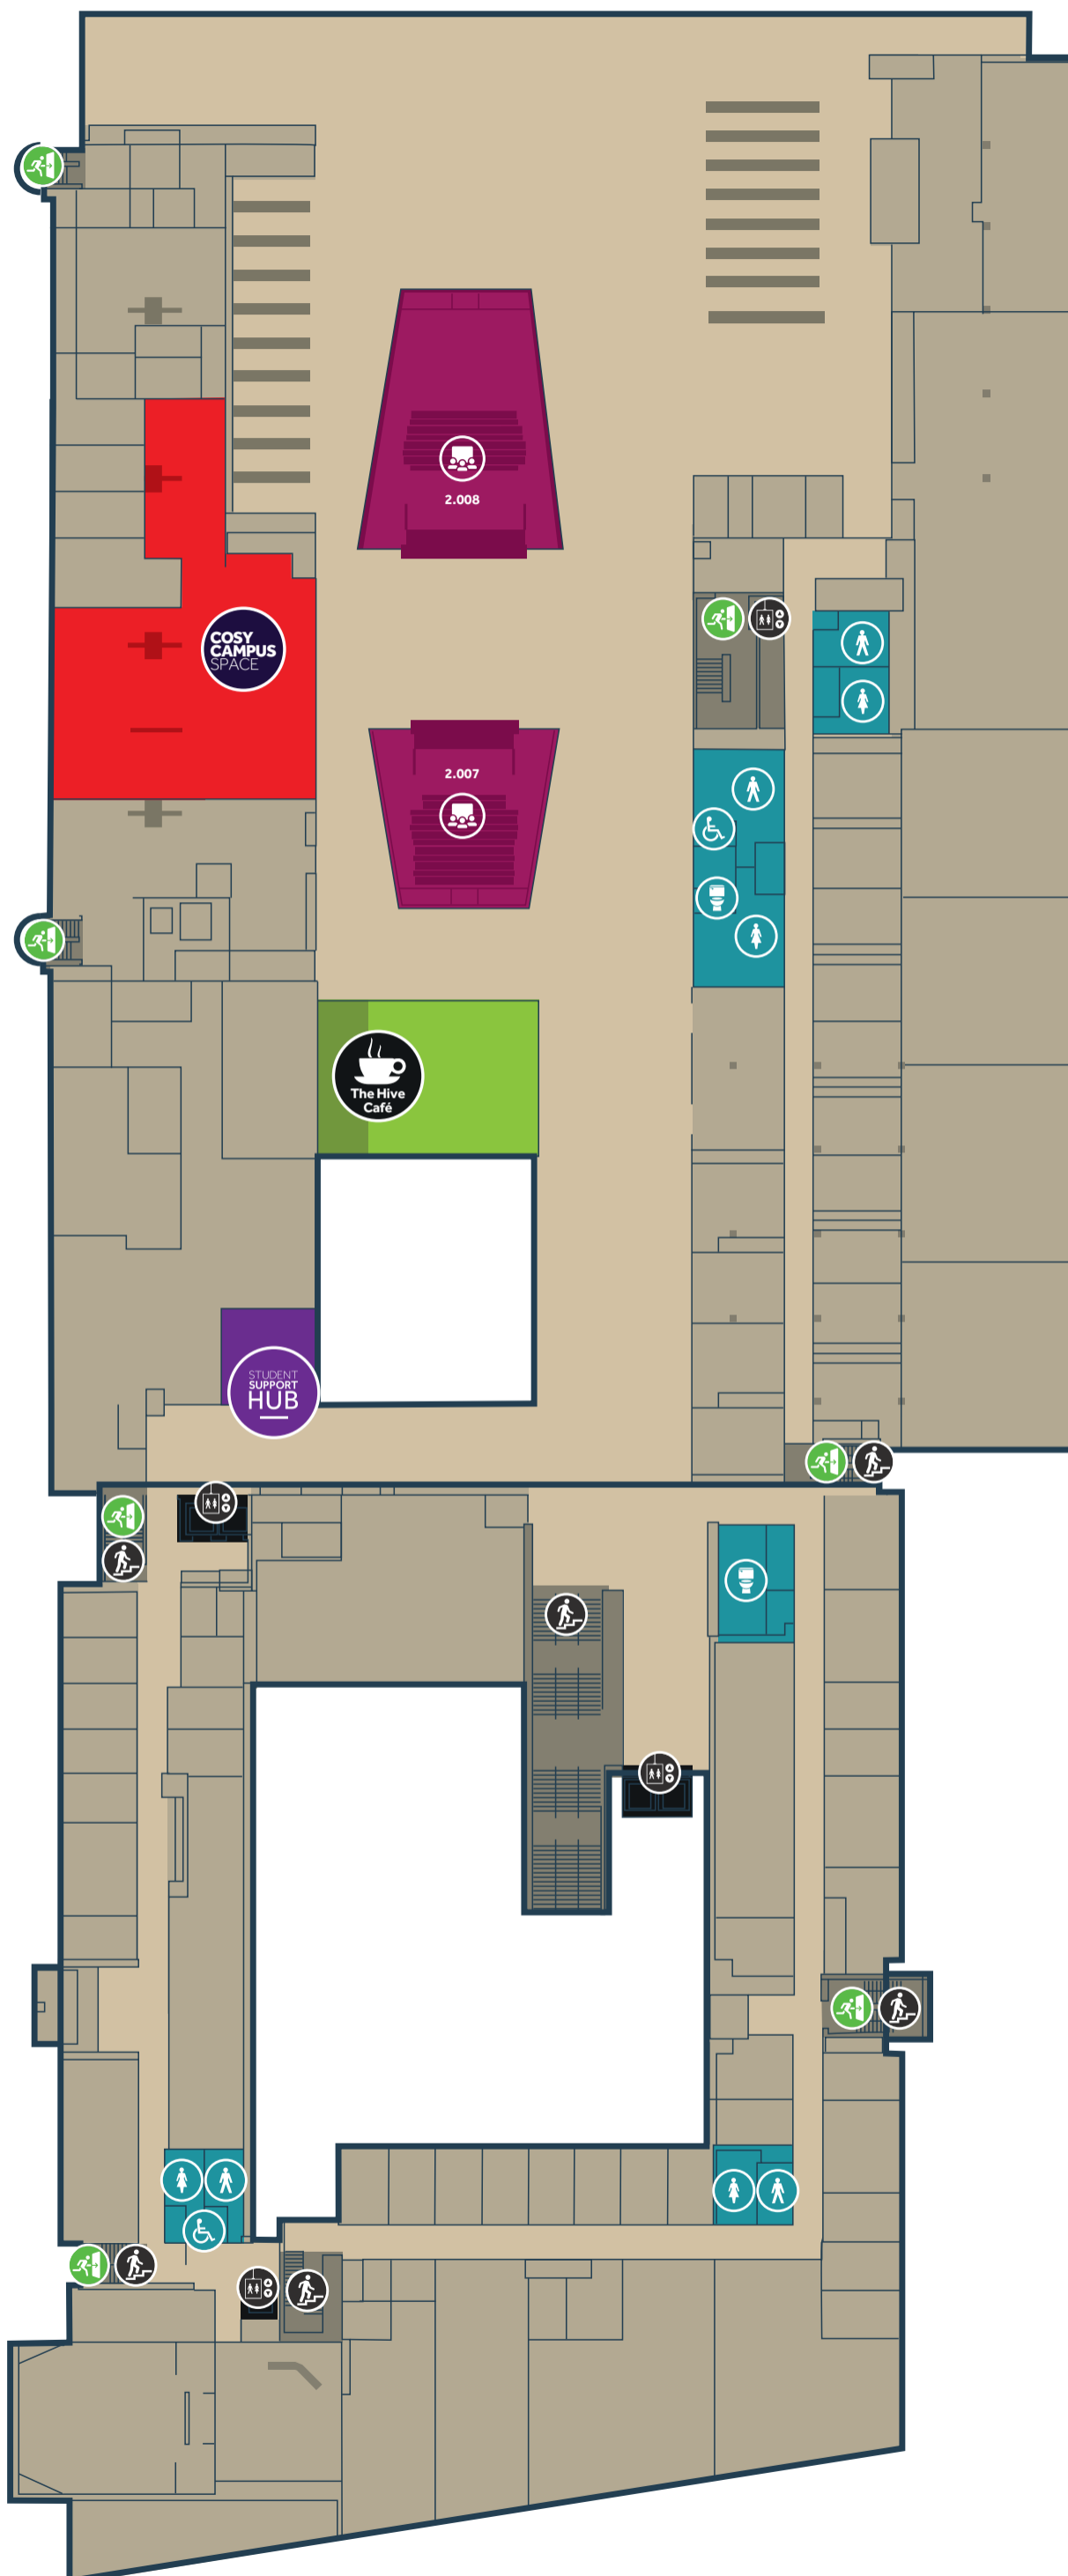

ALLIANCE MANCHESTER BUSINESS SCHOOL FLOOR 2

- Male Toilet
- Female Toilet
- All Gender Toilet
- Accessible All Gender Toilet
- Lecture Theatre
- Swipe Access
- Swipe Access Staff only
- Accessible Entrance
- Reception Desk / Information
- Lift
- Stairwell
- Fire Exit
- Café
- Restaurant
- Cosy Campus Space
- Student Support Hub

2